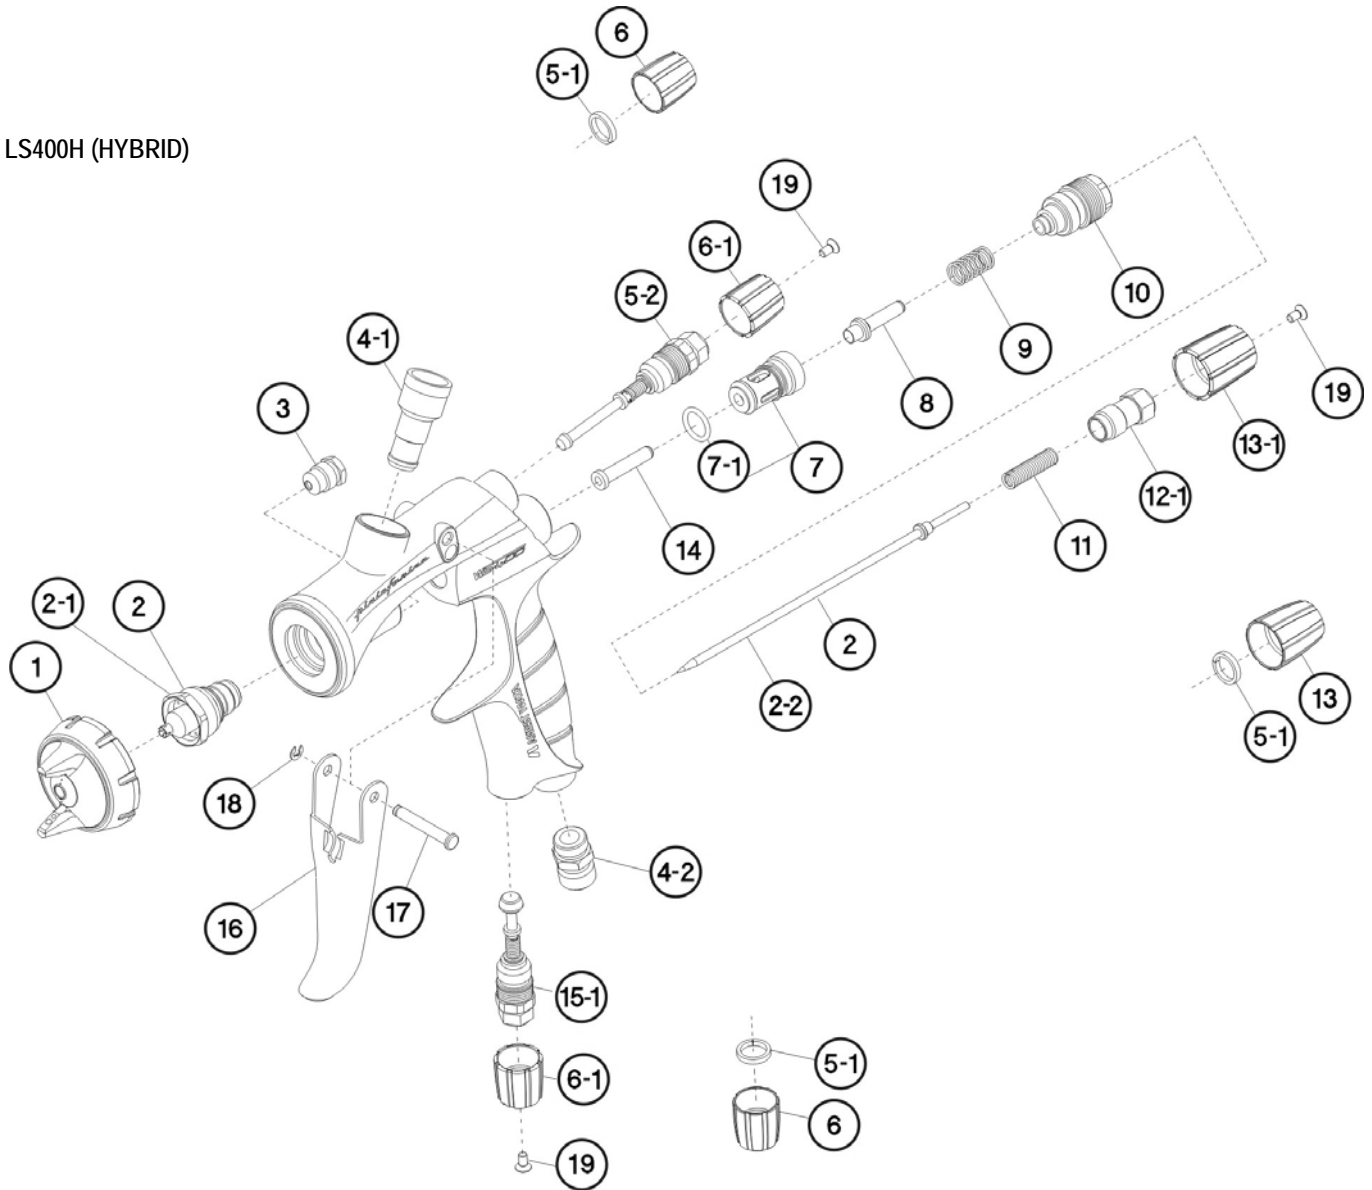

LS400 / LS400H (HYBRID)

Ref #	Part #	Description	Remarks
2993		TEST CAP GAUGE SET "LS400-01"	GOLD
2994		TEST CAP GAUGE SET "LS400-02"	PLATINUM
2976		TEST CAP GAUGE SET "LS400-03"	GOLD (HYBRID)
2977		TEST CAP GAUGE SET "LS400-04"	PLATINUM (HYBRID)